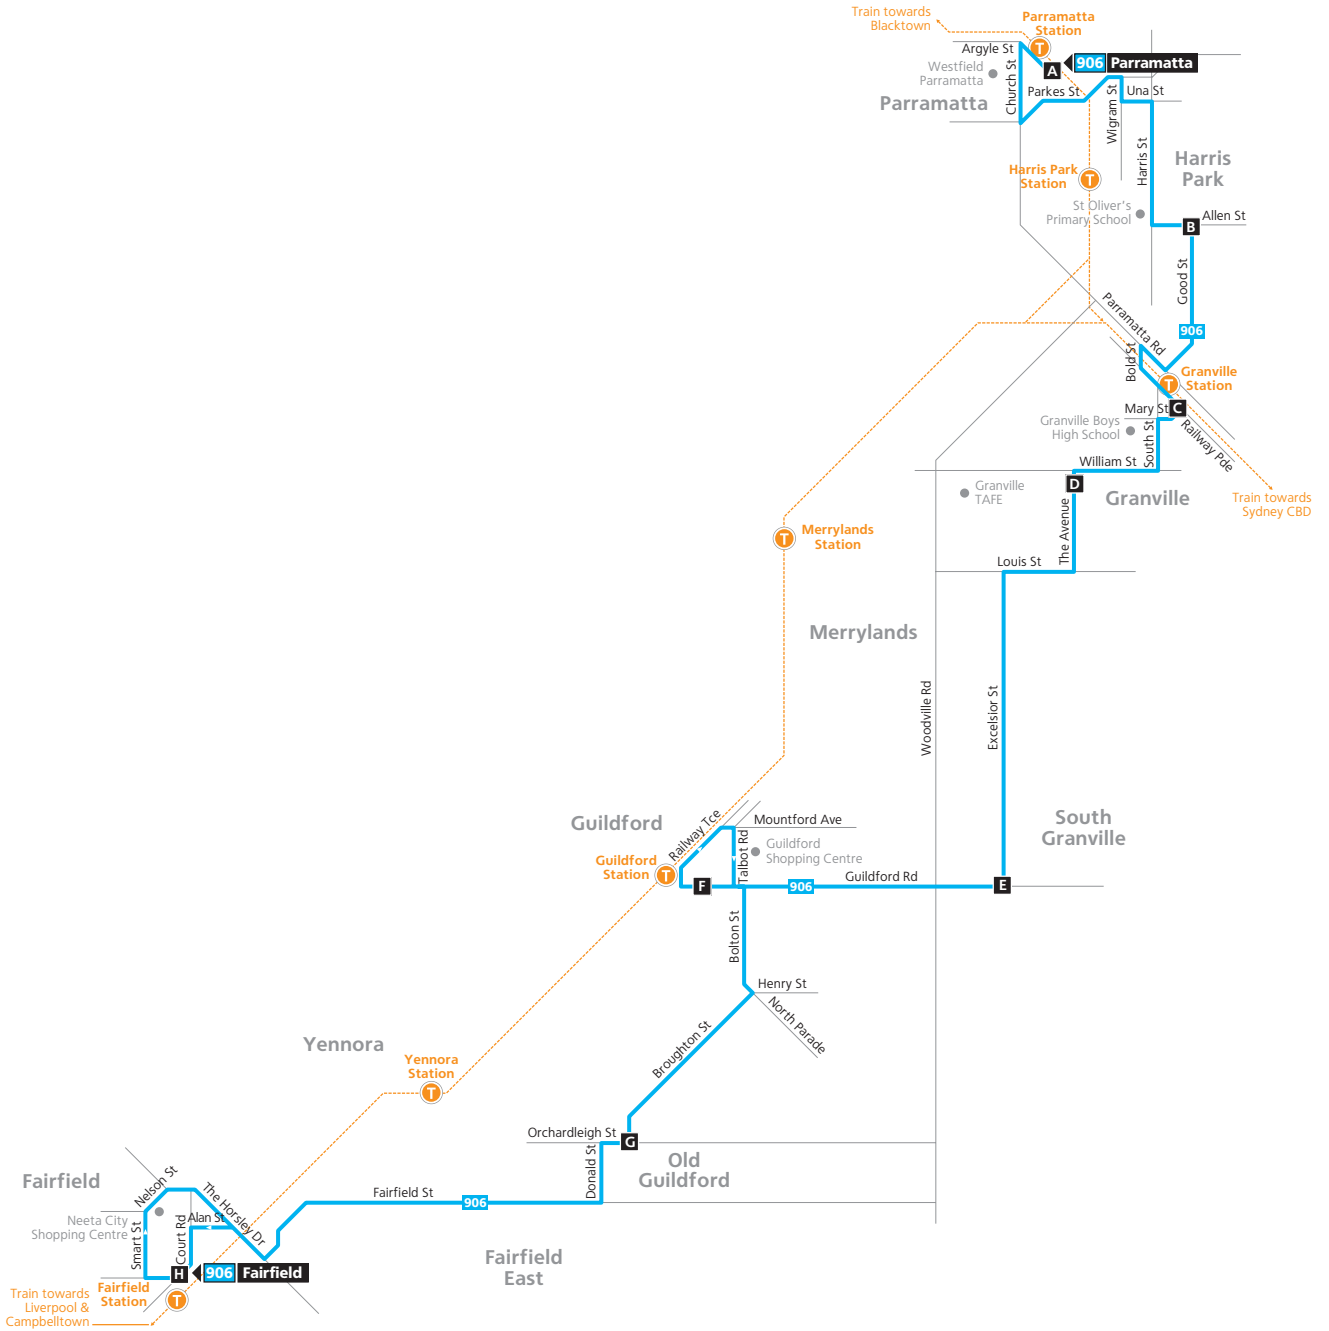

Route 906

Legend

- Bus route
- 906 Bus route number
- **A** Timing point
- - - Train line/station
- **T** Train line/station